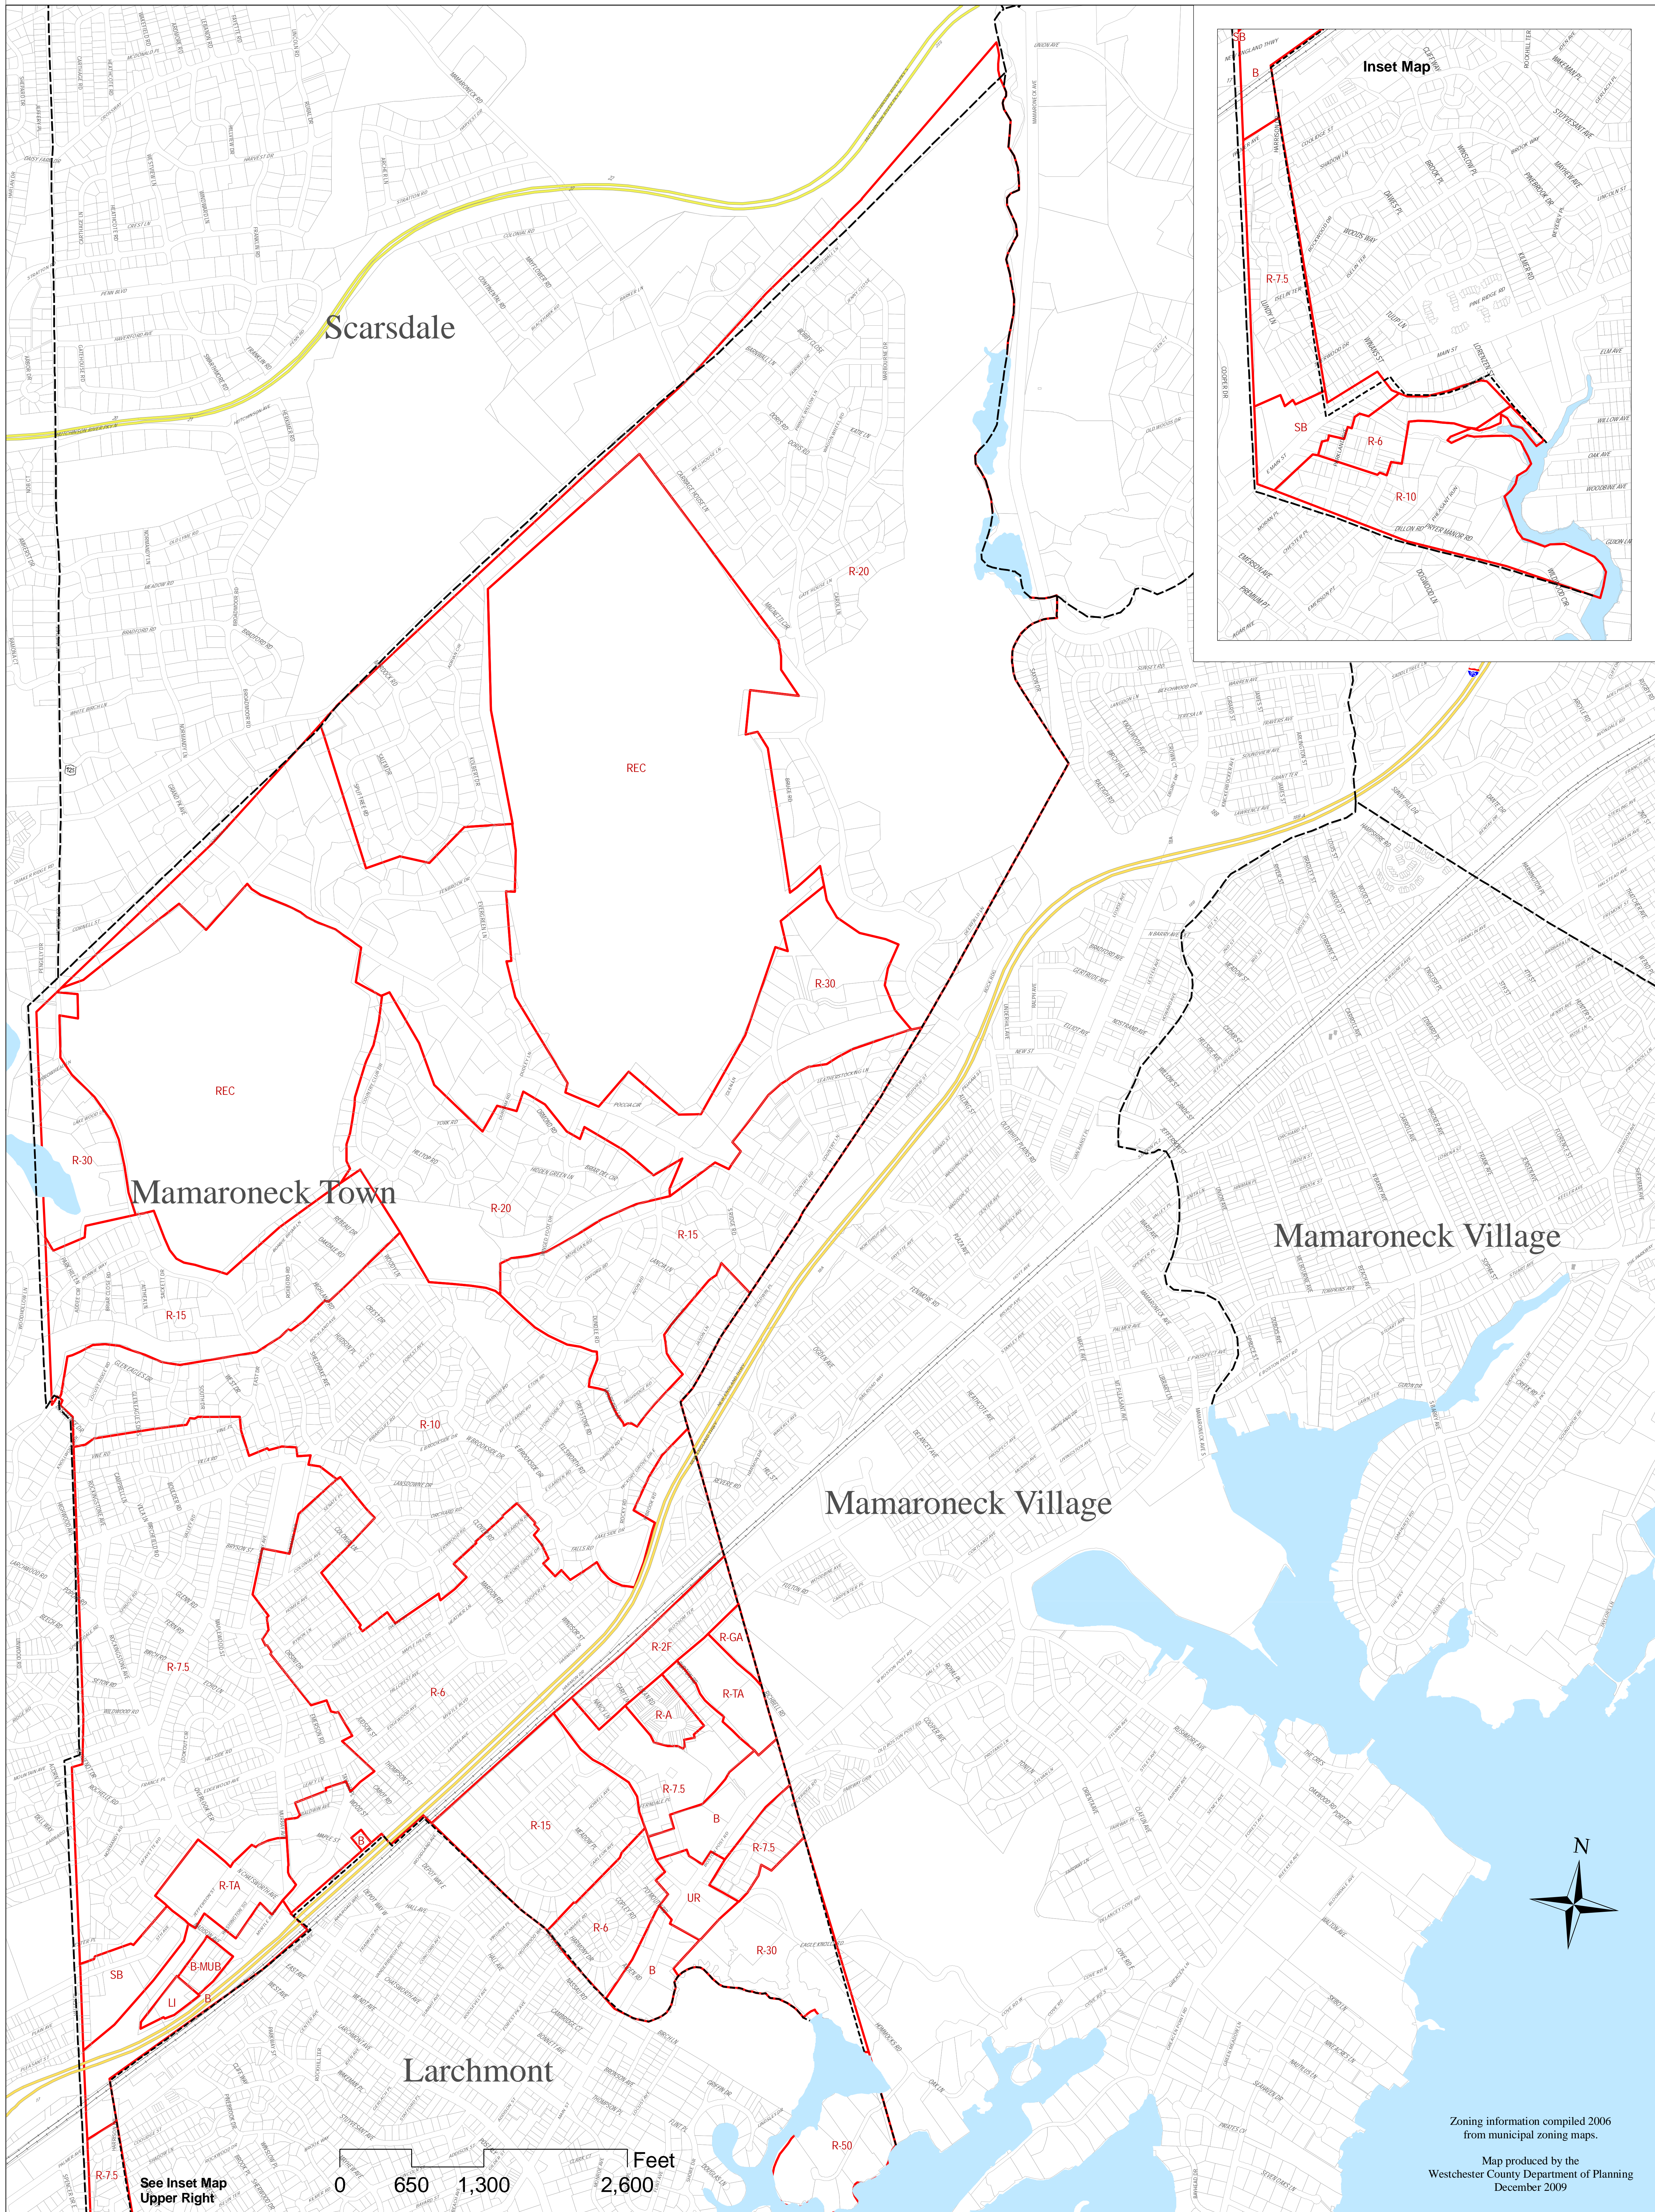

TOWN OF MAMARONECK, NEW YORK

Zoning information compiled 2006
from municipal zoning maps.
Map produced by the
Westchester County Department of Planning
December 2009

432 Michaelian Office Building
148 Martine Avenue
White Plains, New York 10601
www.westchestergov.com/planning